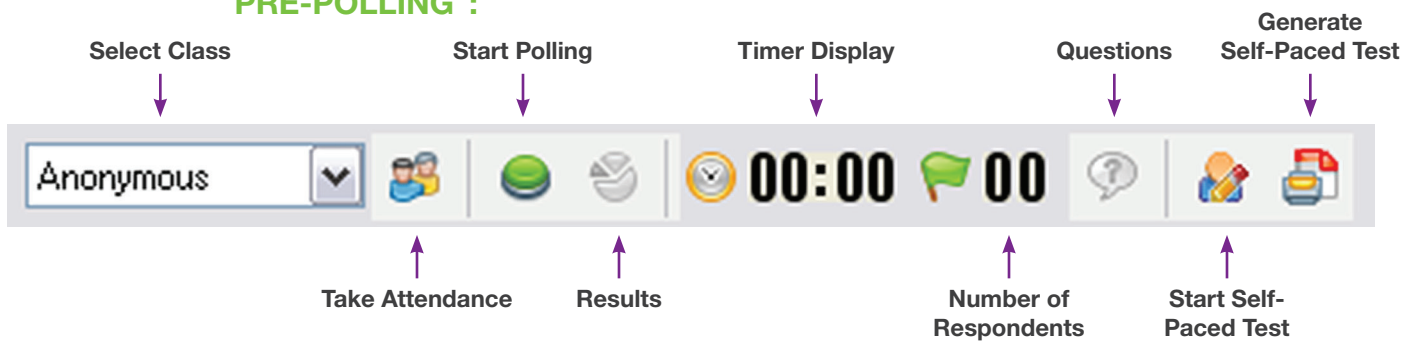

MimioVote Toolbar

MimioVote Toolbar is used in conjunction with MimioVote Question templates while in MimioStudio Notebook.

PRE-POLLING*:

TO STOP POLLING:

Quick Vote Toolbar

Use Mimio Quick Vote to poll students while outside of Notebook. Access Mimio Quick Vote via the Applications button on your MimioStudio Tools Toolbar.

* The MimioVote Toolbar will only appear when a MimioVote Station is connected to your computer and a MimioVote Question template is on a page within your lesson.