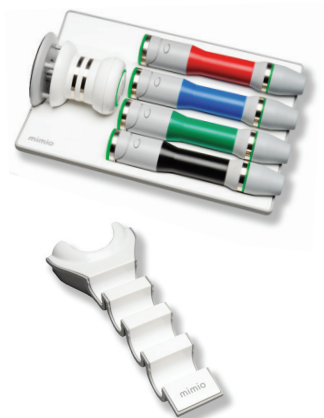

“... makes it extremely easy to capture my lesson for students to refer to later ...”

Kurt L. Kohls
School Technology
Specialist
Fairfax, VA

Imagine teachers using dry erase markers on any whiteboard, and automatically saving what they write – in color – to use again, to share, or to edit later.

The NEW MimioCapture™ ink recorder extends the functionality of the MimioTeach™ interactive whiteboard or the MimioBoard™ interactive whiteboard by allowing teachers to save whiteboard notes and drawings directly to their computer in four colors, automatically. That lets them build a library of favorite lessons to use again and again. Teachers can give them to students to refer to later, or give them to students who missed the class. Students can pay better attention, keep up more easily, and participate more because they don't have to write everything down.

The NEW MimioCapture ink recorder is even more portable and easy to use. Carry it from room to room, and charge

it with a simple USB connection to your computer. The convenient magnetic pen holder affixes to any steel surface, keeping the MimioCapture pens and eraser close at hand during class.

Tabletop recharging tray and convenient magnetic pen holder.

To learn more, visit mimio.com/mimiocapture or call 877.MY.MIMIO.

mimio[®]
a better way to learn

Specifications

Package Contents

Tabletop recharging tray, magnetic pen holder, 4 marker pen holders with rechargeable Lithium-Ion batteries, 4 dry erase Expo® markers (red, green, blue, black), eraser with rechargeable Lithium-Ion battery, and mounting bracket (for non-magnetic surfaces).